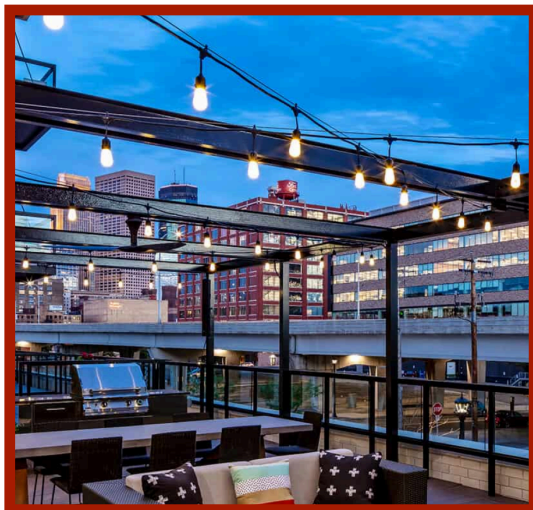

- Aluminum canopies offer a stylish and functional solution for creating shade and shelter in your outdoor space
- These versatile structures are crafted from high-quality aluminum, ensuring durability, weather resistance and low maintenance
- Constructed from strong and lightweight aluminum, these canopies offer exceptional resistance to harsh weather conditions, including wind, rain, and snow
- Finishing options include: anodizing, PVDF coatings, powder coating, and custom finishes