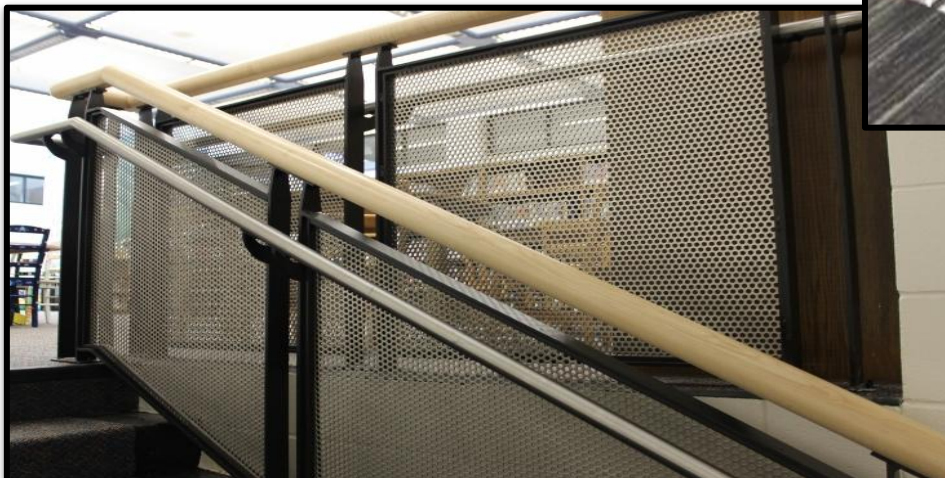

# Perforated Panel Railings

*We are your  
direct source  
for perforated  
metal panel  
systems!*

- Refreshing alternative to standard picket railings.
- Integrated frame system.
- Interior or exterior installation.
- Standard or decorative perforated panels available in a wide selection of patterns, sizes, materials, thickness, and colors.
- Experience in stainless steel, aluminum, Corten, and other metals.
- Finishing options: anodizing, 70% PVDF resin-based coatings, powder coating, painting, and custom finishes.
- Quality projects delivered on time!