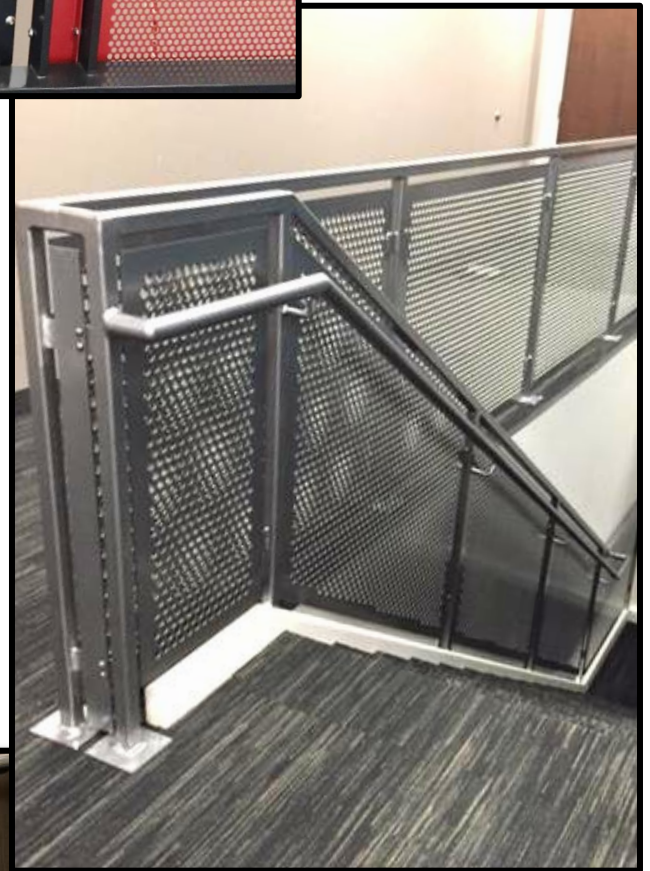

# Perforated Panel Railings

*We are your  
direct source  
for perforated  
metal panel  
systems!*

- Refreshing alternative to standard picket railings.
- Integrated frame system.
- Interior or exterior installation.
- Standard or decorative perforated panels available in a wide selection of patterns, sizes, materials, thickness, and colors.
- Experience in stainless steel, aluminum, Corten, and other metals.
- Finishing options: anodizing, 70% PVDF resin-based coatings, powder coating, painting, and custom finishes.
- Quality projects delivered on time!