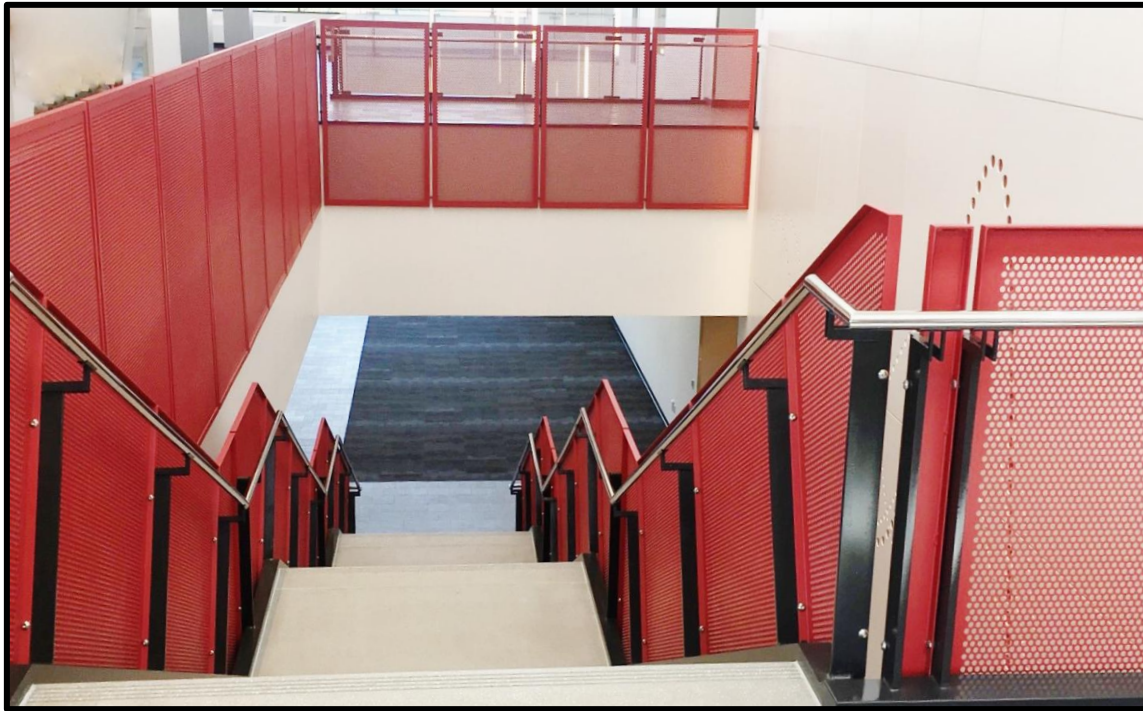

# Perforated Panel Railings

*We are your  
direct source  
for perforated  
metal panel  
systems!*

- Refreshing alternative to standard picket railings.
- Integrated frame system.
- Interior or exterior installation.
- Standard or decorative perforated panels available in a wide selection of patterns, sizes, materials, thickness, and colors.
- Experience in stainless steel, aluminum, Corten, and other metals.
- Finishing options: anodizing, 70% PVDF resin-based coatings, powder coating, painting, and custom finishes.
- Quality projects delivered on time!